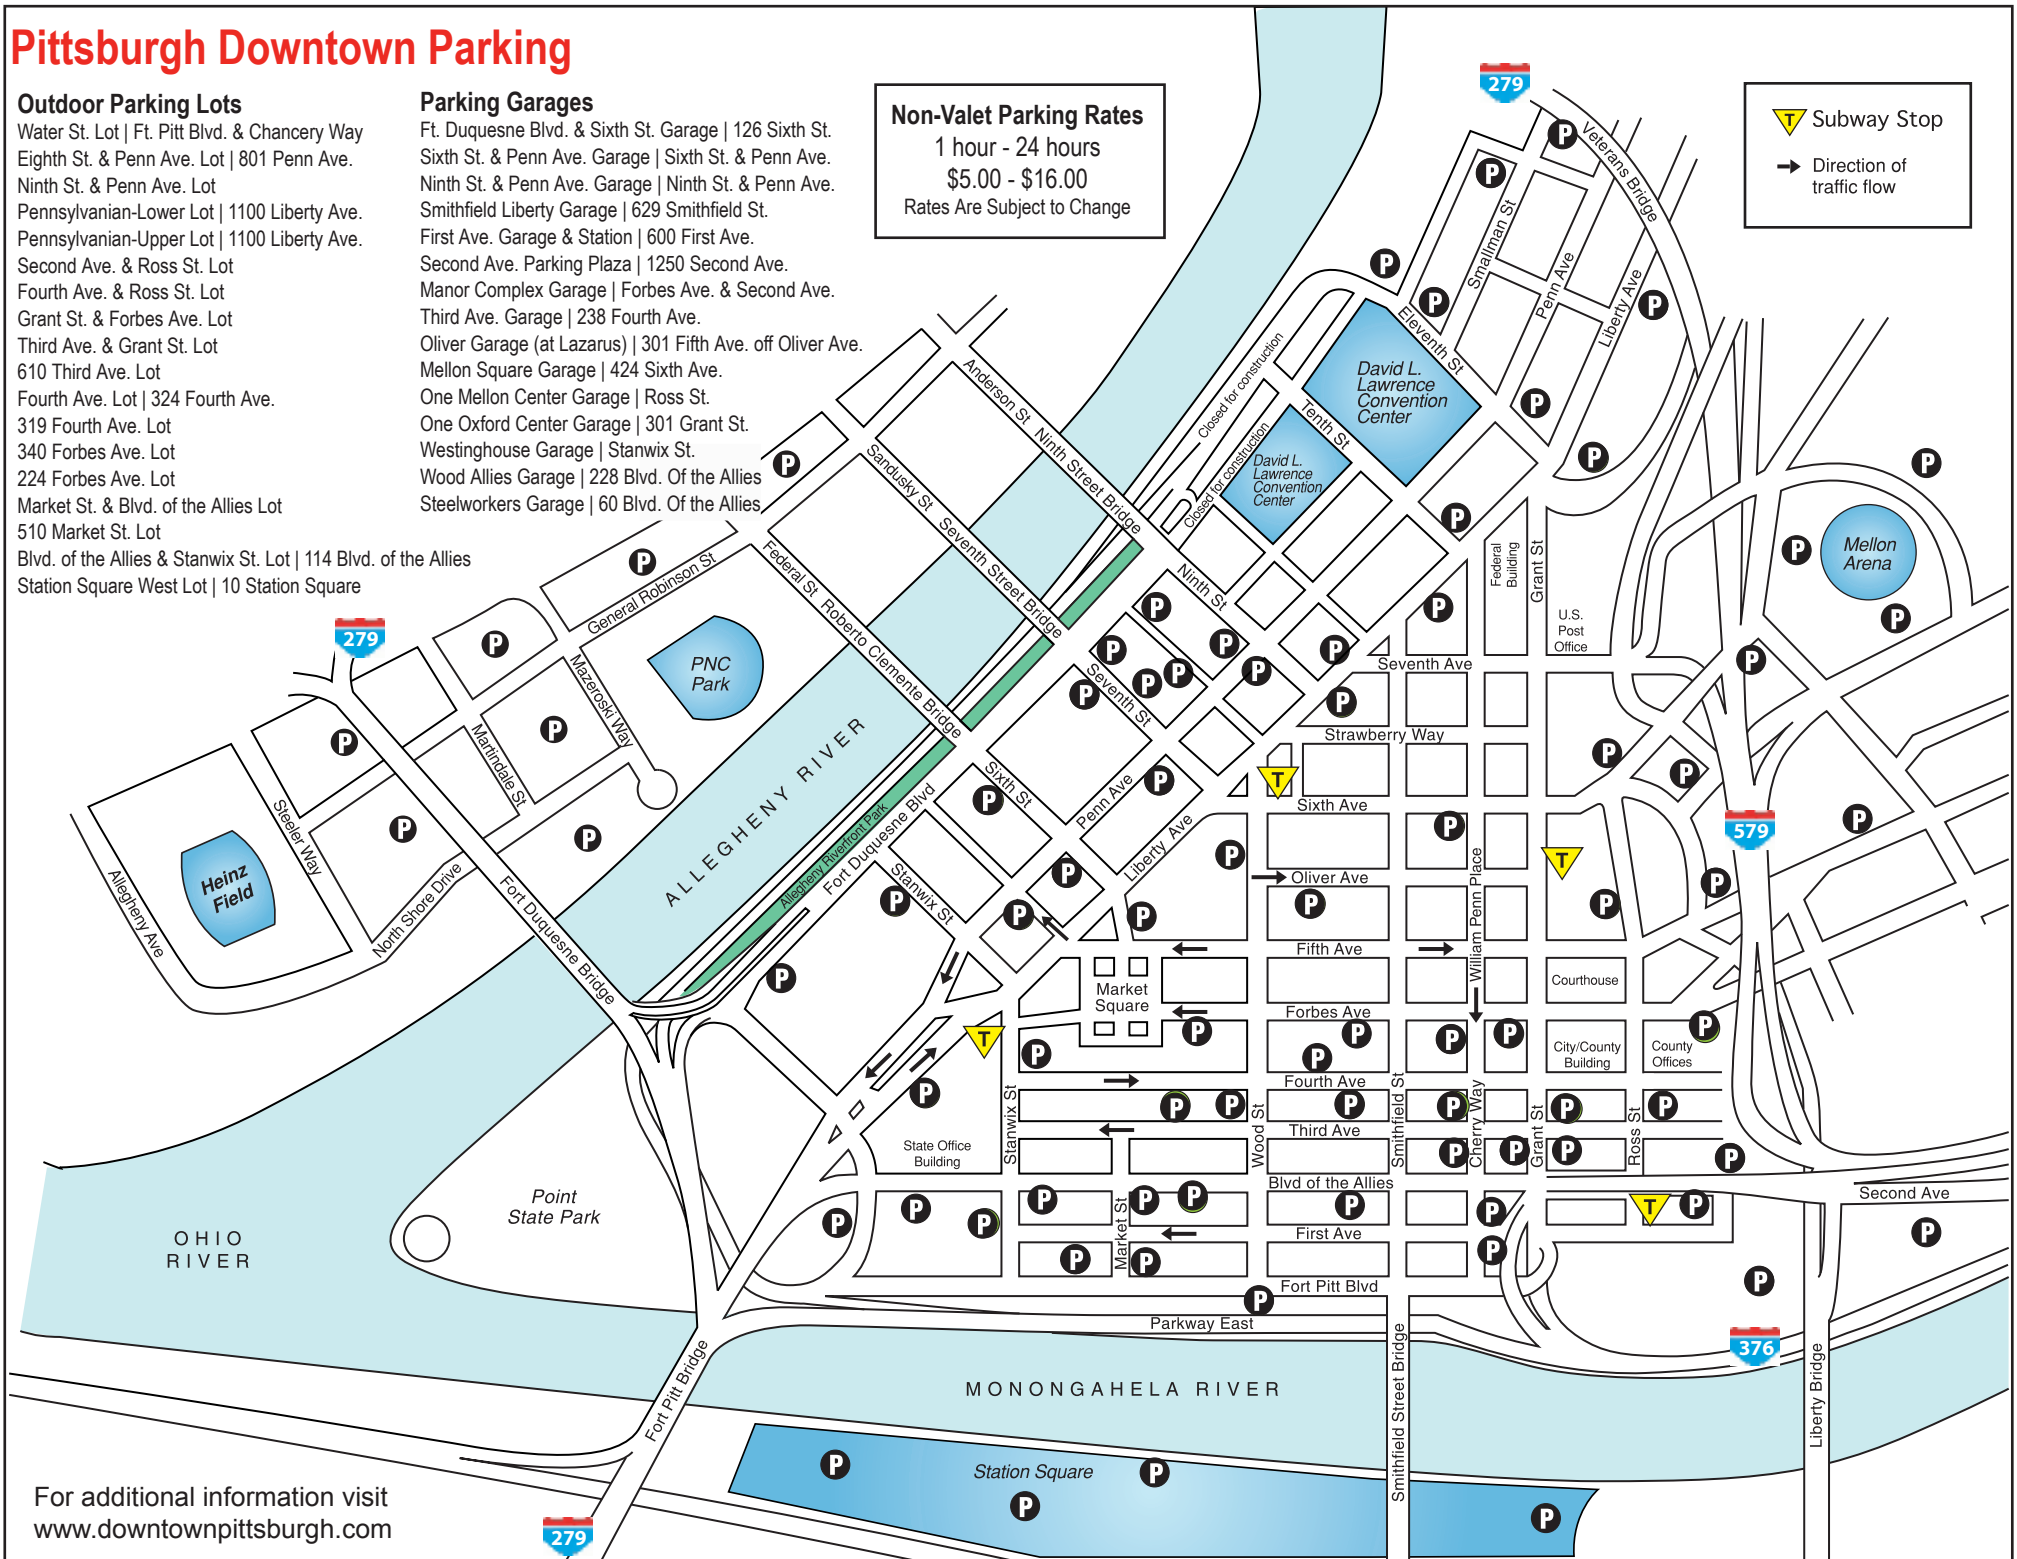

Pittsburgh Downtown Parking

Outdoor Parking Lots

Water St. Lot | Ft. Pitt Blvd. & Chancery Way
 Eighth St. & Penn Ave. Lot | 801 Penn Ave.
 Ninth St. & Penn Ave. Lot
 Pennsylvanian-Lower Lot | 1100 Liberty Ave.
 Pennsylvanian-Upper Lot | 1100 Liberty Ave.
 Second Ave. & Ross St. Lot
 Fourth Ave. & Ross St. Lot
 Grant St. & Forbes Ave. Lot
 Third Ave. & Grant St. Lot
 610 Third Ave. Lot
 Fourth Ave. Lot | 324 Fourth Ave.
 319 Fourth Ave. Lot
 340 Forbes Ave. Lot
 224 Forbes Ave. Lot
 Market St. & Blvd. of the Allies Lot
 510 Market St. Lot
 Blvd. of the Allies & Stanwix St. Lot | 114 Blvd. of the Allies
 Station Square West Lot | 10 Station Square

Parking Garages

Ft. Duquesne Blvd. & Sixth St. Garage | 126 Sixth St.
 Sixth St. & Penn Ave. Garage | Sixth St. & Penn Ave.
 Ninth St. & Penn Ave. Garage | Ninth St. & Penn Ave.
 Smithfield Liberty Garage | 629 Smithfield St.
 First Ave. Garage & Station | 600 First Ave.
 Second Ave. Parking Plaza | 1250 Second Ave.
 Manor Complex Garage | Forbes Ave. & Second Ave.
 Third Ave. Garage | 238 Fourth Ave.
 Oliver Garage (at Lazarus) | 301 Fifth Ave. off Oliver Ave.
 Mellon Square Garage | 424 Sixth Ave.
 One Mellon Center Garage | Ross St.
 One Oxford Center Garage | 301 Grant St.
 Westinghouse Garage | Stanwix St.
 Wood Allies Garage | 228 Blvd. Of the Allies
 Steelworkers Garage | 60 Blvd. Of the Allies

Non-Valet Parking Rates

1 hour - 24 hours

\$5.00 - \$16.00

Rates Are Subject to Change

 Subway Stop

 Direction of traffic flow

For additional information visit
www.downtownpittsburgh.com